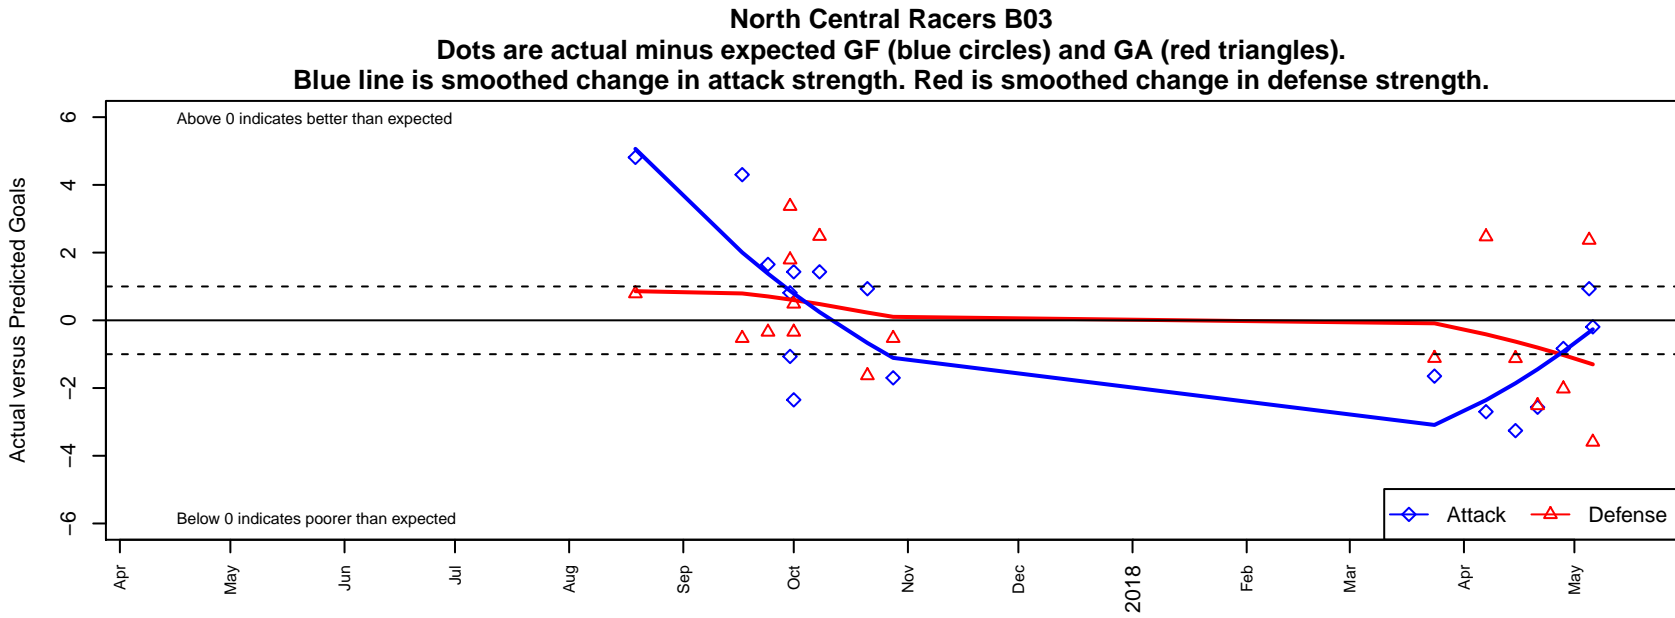

North Central Racers B03

, WA
 B03 total strength=984
 attack=3.22 defense=1.12
 fall league = PSPL Copa 2 – East U15
 spr league = Spr PSPL EWA – '03 Copa 1 – East U15

alt names used: North Central Youth Soccer Association Racers
 Venues played: 2017 PSPL Copa 2 – East U15
 North Central Youth Soccer Association Racers 2017 Spr PSPL EWA – '03 Copa 1 – East U15

**attack and defense variance (black dot)
relative to other teams
and top 10 in region**

**attack and defense rating
relative to others at age
and all opponents in last 13 months**

Performance relative to 13 month average