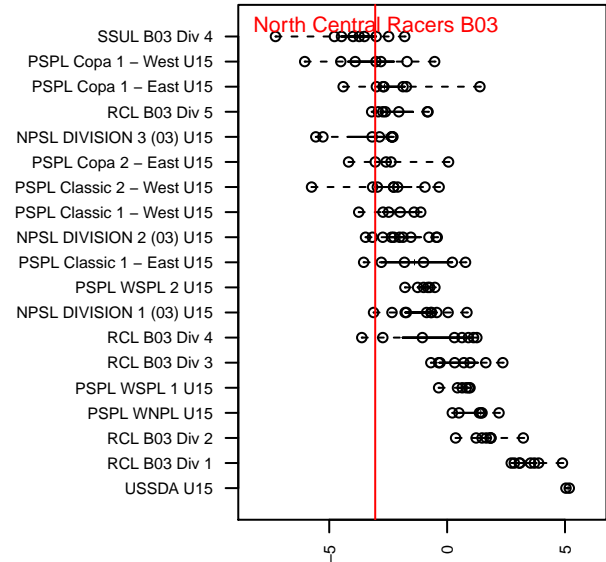

North Central Racers B03

, WA
 B03 total strength=984
 attack=3.22 defense=1.12
 fall league = PSPL Copa 2 – East U15
 spr league = Spr PSPL EWA – '03 Copa 1 – East U15

alt names used: North Central Youth Soccer Association Racers
 Venues played: 2017 PSPL Copa 2 – East U15
 North Central Youth Soccer Association Racers 2017 Spr PSPL EWA – '03 Copa 1 – East U15

**attack and defense variance (black dot)
relative to other teams
and top 10 in region**

**attack and defense rating
relative to others at age
and all opponents in last 13 months**

Performance relative to 13 month average