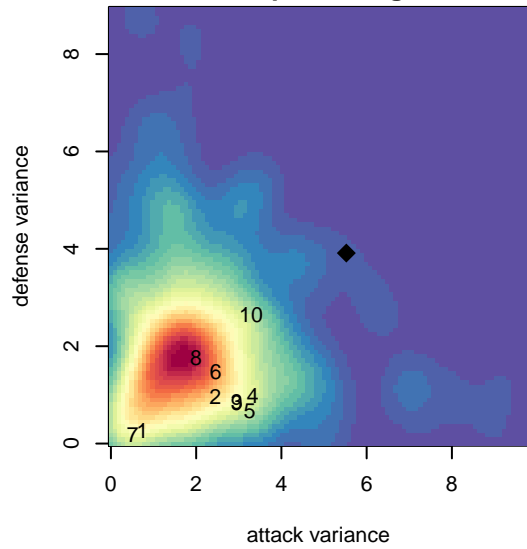

North Central Racers B03

, WA
 B03 total strength=984
 attack=3.22 defense=1.12
 fall league = PSPL Copa 2 – East U15
 spr league = Spr PSPL EWA – '03 Copa 1 – East U15

alt names used: North Central Youth Soccer Association Racers
 Venues played: 2017 PSPL Copa 2 – East U15
 North Central Youth Soccer Association Racers 2017 Spr PSPL EWA – '03 Copa 1 – East U15

**attack and defense variance (black dot)
relative to other teams
and top 10 in region**

**attack and defense rating
relative to others at age
and all opponents in last 13 months**

Performance relative to 13 month average